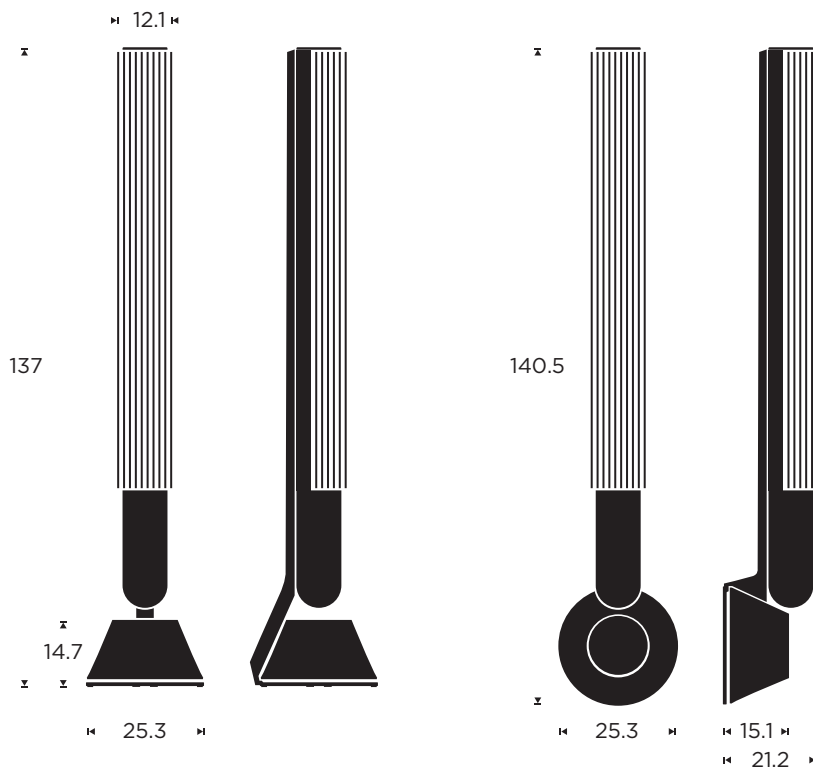

IMPORTANT FEATURES

-  Studio-grade sound with exceptional stereo imaging.
-  High-resolution wireless streaming built in.
-  Sound adapts to your space automatically.
-  Slender form, can be placed on a wall or on the floor.
-  Built with quality materials, upgradeable connectivity module.

11.2021V04

MEASUREMENTS

BASIC

Product dimensions W x H x D

On the floor:
25.3 x 137 x 25.3 cm
Wall mounted:
21.2 x 140 x 25.3 cm

Placement

- Floor
- Wall mounted

Recommended Room Size